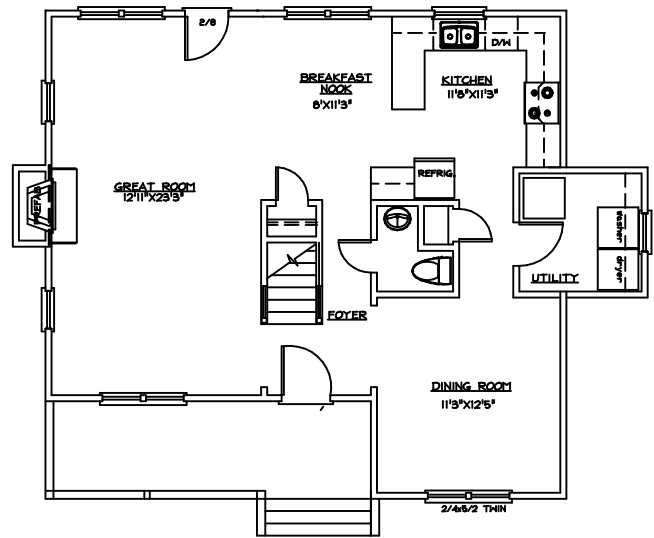

THE WALKER

FIRST FLOOR PLAN

SECOND FLOOR PLAN

**Bain·
Waring**
BUILDERS 672-3994
3002 Hungary Spring Rd., Richmond, VA 23228

*THIS INFORMATION IS DEEMED RELIABLE BUT NOT GUARANTEED AND IS SUBJECT TO CHANGE WITHOUT NOTICE.

THE WALKER

WITH 2 GARAGE

FIRST FLOOR PLAN

SECOND FLOOR PLAN

Bain-Waring
 BUILDERS 672-3994
 3002 Hungary Spring Rd., Richmond, VA 23228

*THIS INFORMATION IS DEEMED RELIABLE BUT NOT GUARANTEED AND IS SUBJECT TO CHANGE WITHOUT NOTICE.