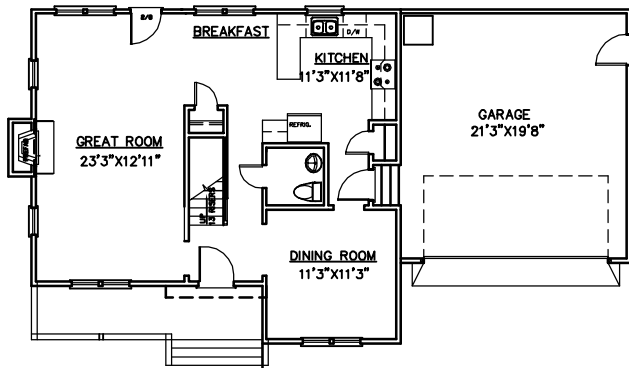

THE WALKER

FIRST FLOOR PLAN

SECOND FLOOR PLAN

**Bain·
Waring**
BUILDERS 672-3994
3002 Hungary Spring Rd., Richmond, VA 23228

*THIS INFORMATION IS DEEMED RELIABLE BUT NOT GUARANTEED AND IS SUBJECT TO CHANGE WITHOUT NOTICE.

THE WALKER

WITH 2 GARAGE

FIRST FLOOR PLAN

SECOND FLOOR PLAN

Bain-Waring
 BUILDERS 672-3994
 3002 Hungary Spring Rd., Richmond, VA 23228

*THIS INFORMATION IS DEEMED RELIABLE BUT NOT GUARANTEED AND IS SUBJECT TO CHANGE WITHOUT NOTICE.