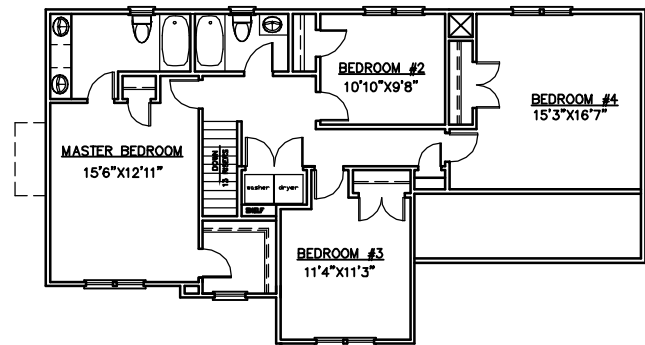

THE WALKER

FIRST FLOOR PLAN

SECOND FLOOR PLAN

**Bain·
Waring**
BUILDERS 672-3994
3002 Hungary Spring Rd., Richmond, VA 23228

*THIS INFORMATION IS DEEMED RELIABLE BUT NOT GUARANTEED AND IS SUBJECT TO CHANGE WITHOUT NOTICE.

THE WALKER

WITH 2 GARAGE

FIRST FLOOR PLAN

SECOND FLOOR PLAN

Bain-Waring
 BUILDERS 672-3994
 3002 Hungary Spring Rd., Richmond, VA 23228

*THIS INFORMATION IS DEEMED RELIABLE BUT NOT GUARANTEED AND IS SUBJECT TO CHANGE WITHOUT NOTICE.