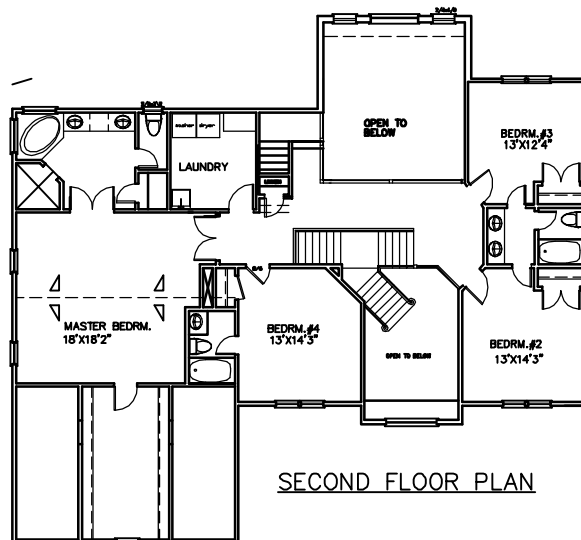

THE MATHEWS

Bain Waring
 BUILDERS 672-3994
 3002 Hungary Spring Rd., Richmond, VA 23

*THIS INFORMATION IS DEEMED RELIABLE BUT NOT GUARANTEED AND IS SUBJECT TO CHANGE WITHOUT NOTICE.