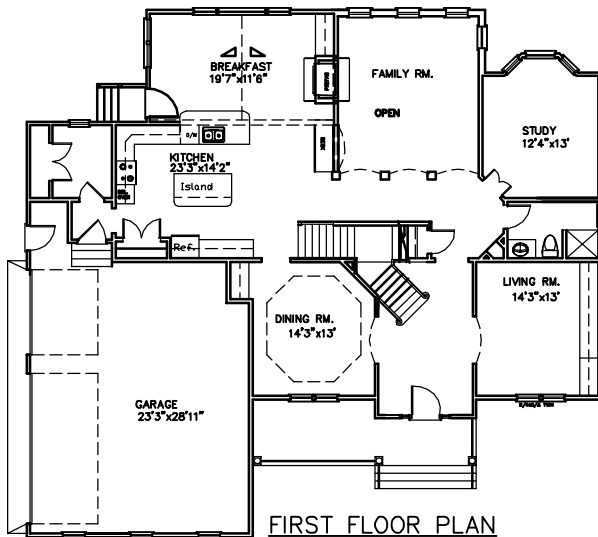

THE MATHEWS

Bain Waring
 BUILDERS 672-3994
 3002 Hungary Spring Rd., Richmond, VA 23

*THIS INFORMATION IS DEEMED RELIABLE BUT NOT GUARANTEED AND IS SUBJECT TO CHANGE WITHOUT NOTICE.