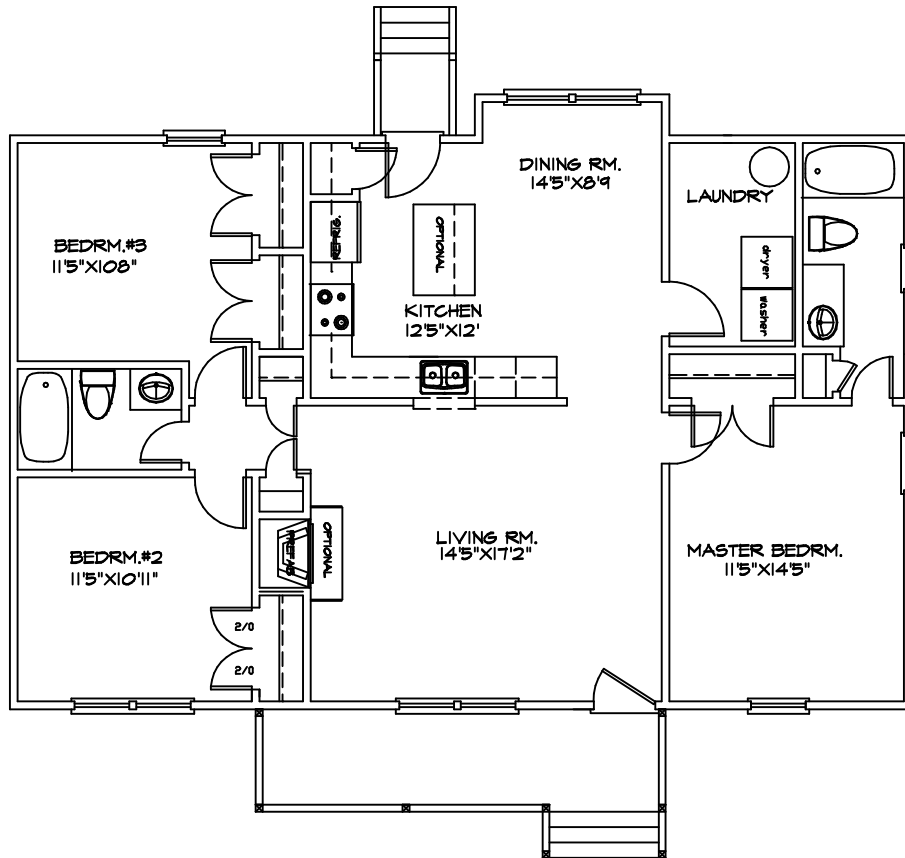

# THE HARVIE

FIRST FLOOR PLAN

**Bain<sup>®</sup>  
Waring**  
BUILDERS 672-3994  
3002 Hungary Spring Rd., Richmond, VA 23228

\*THIS INFORMATION IS DEEMED RELIABLE BUT NOT GUARANTEED AND IS SUBJECT TO CHANGE WITHOUT NOTICE.