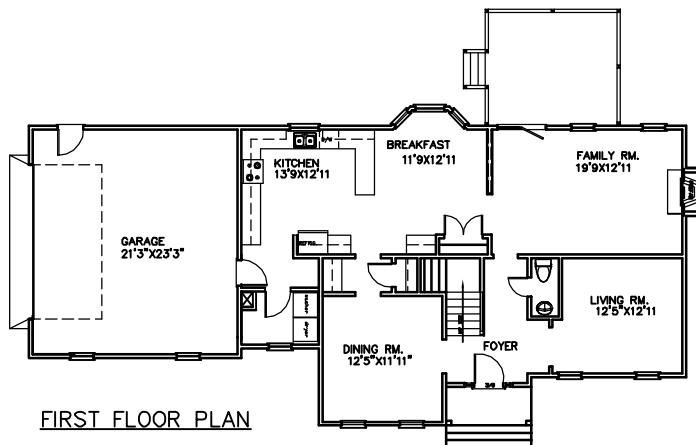

# THE GEORGE

FIRST FLOOR PLAN

FIRST FLOOR PLAN

**Bain  
Waring**  
BUILDERS 672-3994  
3002 Hungary Spring Rd., Richmond, VA 23228

\*THIS INFORMATION IS DEEMED RELIABLE BUT NOT GUARANTEED AND IS SUBJECT TO CHANGE WITHOUT NOTICE.