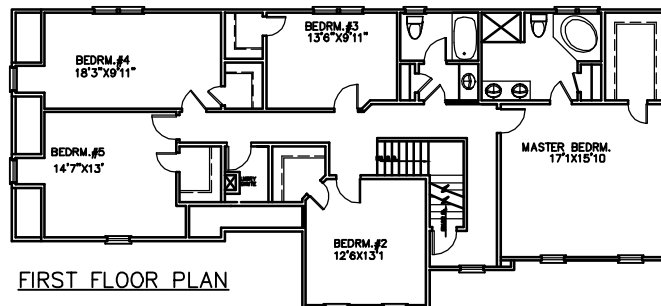

# THE GEORGE

FIRST FLOOR PLAN

FIRST FLOOR PLAN

**Bain  
Waring**  
BUILDERS 672-3994  
3002 Hungary Spring Rd., Richmond, VA 23228

\*THIS INFORMATION IS DEEMED RELIABLE BUT NOT GUARANTEED AND IS SUBJECT TO CHANGE WITHOUT NOTICE.