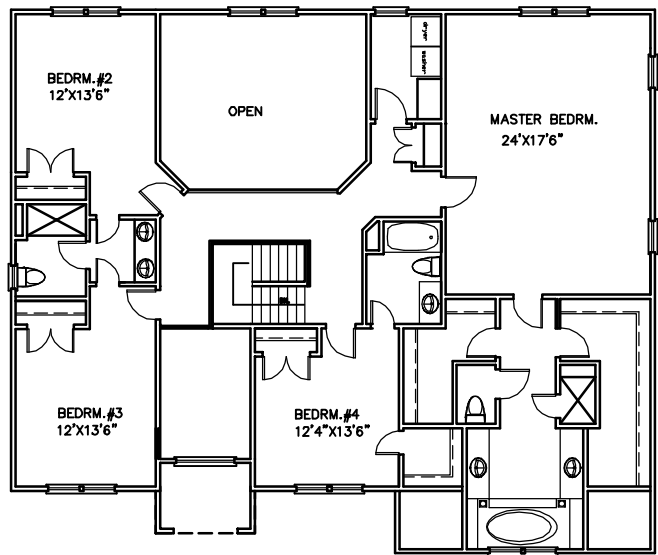

# THE ELLIS

FIRST FLOOR PLAN

SECOND FLOOR PLAN

Bain  
Waring

BUILDERS 672-3994

3002 Hungary Spring Rd., Richmond, VA 23228

\*THIS INFORMATION IS DEEMED RELIABLE BUT NOT GUARANTEED AND IS SUBJECT TO CHANGE WITHOUT NOTICE.