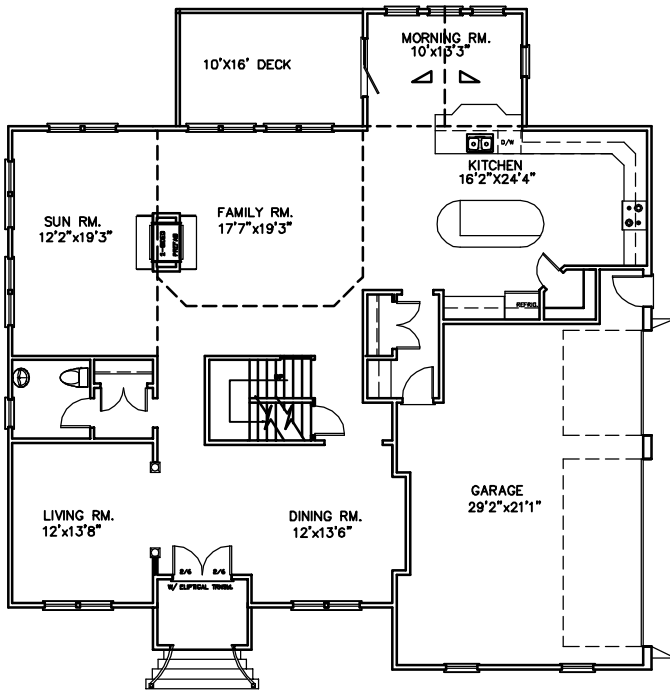

# THE ELLIS

FIRST FLOOR PLAN

SECOND FLOOR PLAN

Bain  
Waring

BUILDERS 672-3994

3002 Hungary Spring Rd., Richmond, VA 23228

\*THIS INFORMATION IS DEEMED RELIABLE BUT NOT GUARANTEED AND IS SUBJECT TO CHANGE WITHOUT NOTICE.