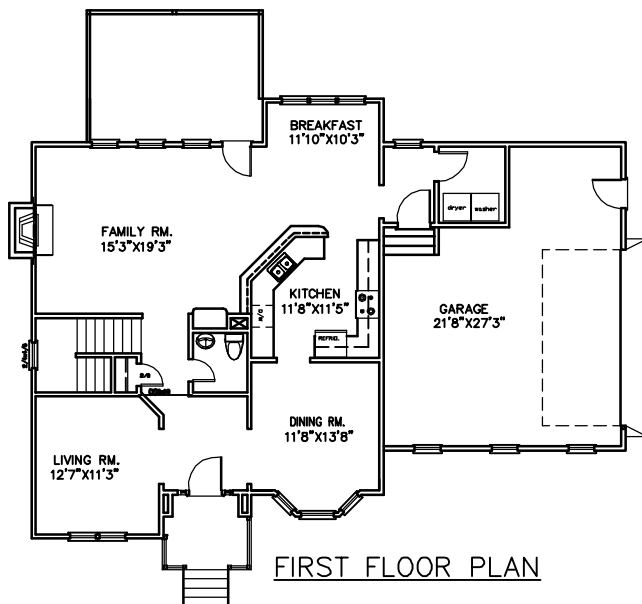

THE CHARLOTTE

Bain Waring
BUILDERS 672-3994
 3002 Hungary Spring Rd., Richmond, VA 23228

*THIS INFORMATION IS DEEMED RELIABLE BUT NOT GUARANTEED AND IS SUBJECT TO CHANGE WITHOUT NOTICE.