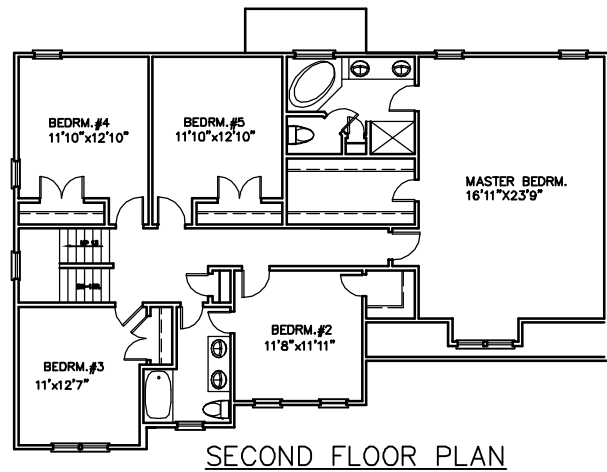

THE CHARLOTTE

Bain Waring
BUILDERS 672-3994
 3002 Hungary Spring Rd., Richmond, VA 23228

*THIS INFORMATION IS DEEMED RELIABLE BUT NOT GUARANTEED AND IS SUBJECT TO CHANGE WITHOUT NOTICE.